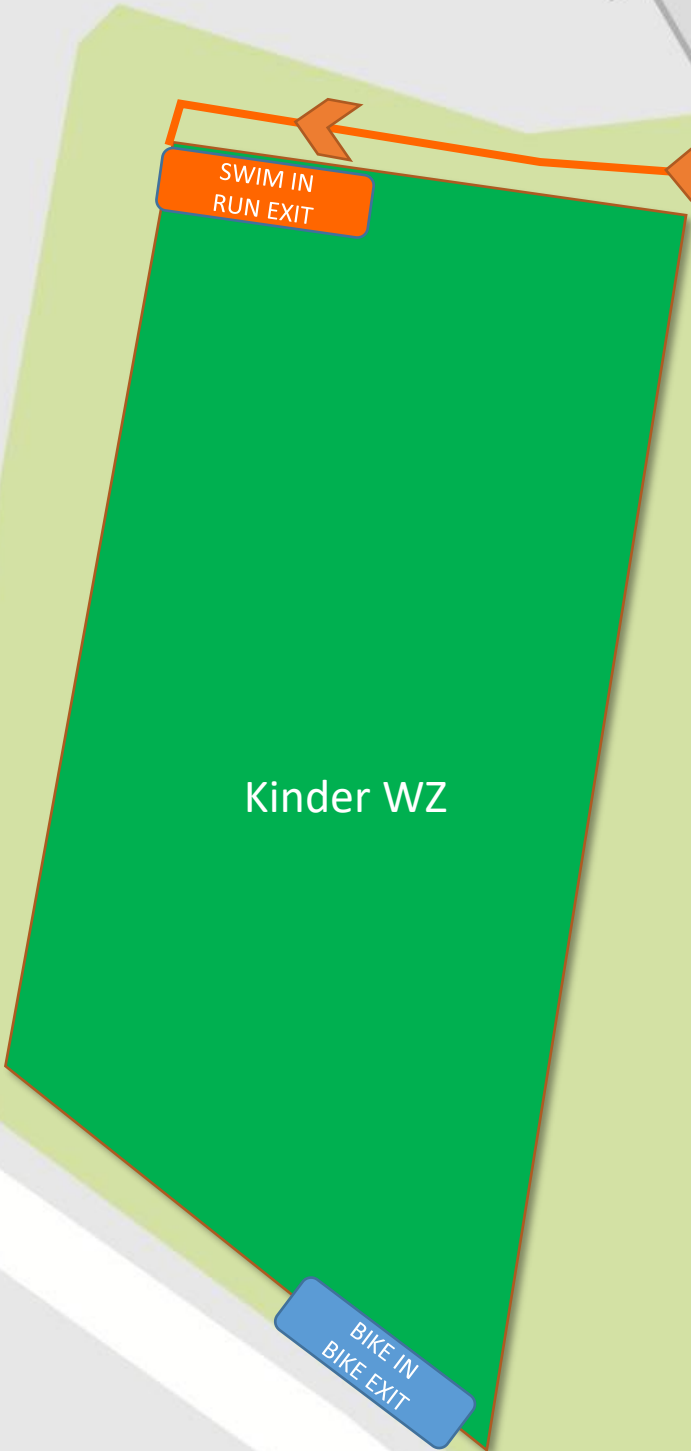

Neufeldersee

SWIM IN
RUN EXIT

Kinder WZ

BIKE IN
BIKE EXIT

25m

SWIM START

SWIM EXIT

Strandbad Neufelder
See